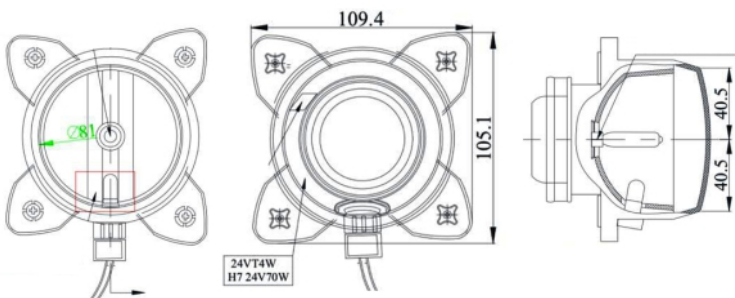

HL-01

HEAD LAMP 90MM

HIGH BEAM WITH POSITION LAMP WITH WIRE CONNECTOR

HEAD LAMP

Tech Details

- Die-cast aluminium multi-surface reflector
- Crystal Glass Lens
- Aluminium Mounting Frame
- Halogen Bulb : H7 12V 55W; 12V 5W
- Options : H7 24V 70W; 24V 5W (on request)
- Application : Volvo, Bus, Coach