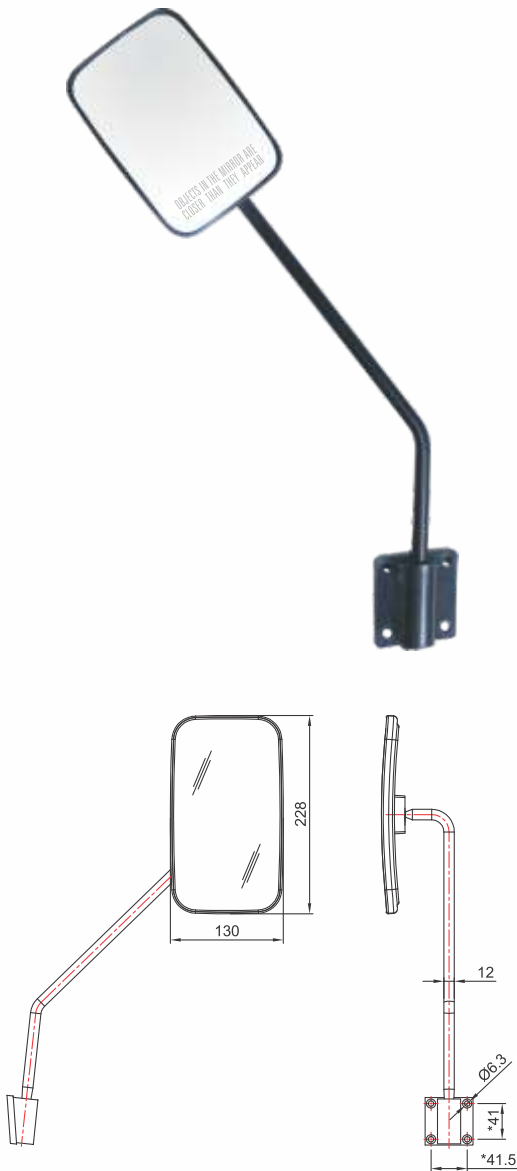

ARVM-01

ASSY. REAR VIEW MIRROR

Suitable for
FARMTRAC

TRACTOR ACCESSORIES

Tech Details

Size : 228 x 130 mm

Housing : PP Black

Mounting Bracket : Nylon

Mounting :

Powder Coated Rod

Information shown on this drawing may originate from outside the company no manufacture or resourcing should be made without prior consultation with engineering drawing office