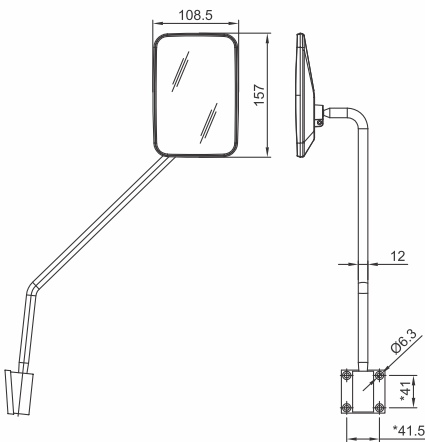

ARVM-02

ASSY. REAR VIEW MIRROR

Suitable for
SONALIKA

TRACTOR ACCESSORIES

Tech Details

Size : 108.5 x 157 mm

Housing : PP Black

Mounting Bracket : Nylon

Mounting :

Powder Coated Rod

Information shown on this drawing may originate from outside the company no manufacture or resourcing should be made without prior consultation with engineering drawing office