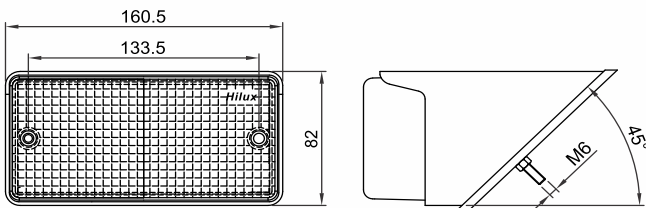

HL-530

Suitable for

FARMTRAC TRACTOR O/M

FRONT LAMP ASSY.

Tech Details

Bulb Fitment : 12V-21W or 12V 21/5W

Mounting C.D.: 112 mm

Lens : SAN

Housing : ABS

Information shown on this drawing may originate from outside the company no manufacture or resourcing should be made without prior consultation with engineering drawing office

These parts are replacement parts not original parts.

Original part numbers are quoted for reference purposes only.