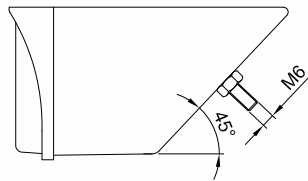

#### Tech Details

Bulb Fitment : 12V-21W

Mounting C.D.: 65.5 mm

Lens : Polycarbonate

Housing : ABS

Water Sealed

Information shown on this drawing may originate from outside the company no manufacture or resourcing should be made without prior consultation with engineering drawing office