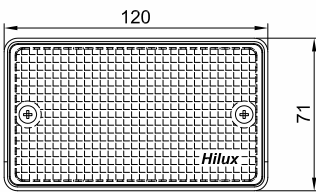

#### Tech Details

Bulb Fitment : 12V-21W

Mounting C.D.: 65.5 mm

Lens : Polycarbonate

Housing : ABS

Water Sealed

Information shown on this drawing may originate from outside the company no manufacture or resourcing should be made without prior consultation with engineering drawing office