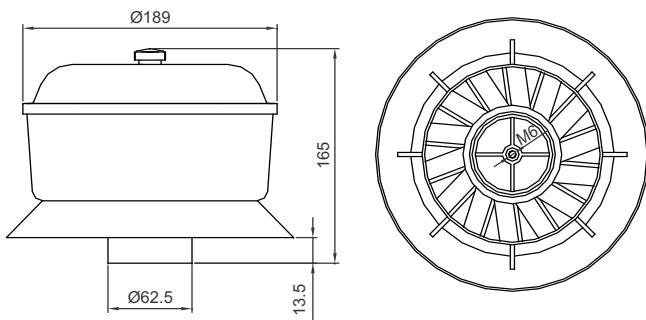

### TRACTOR PARTS

---

#### Tech Details

Dia : 62.5 mm

Bowl : SAN

Housing : Polypropylene

Cover CRC with powder coated

Information shown on this drawing may originate from outside the company no manufacture or resourcing should be made without prior consultation with engineering drawing office