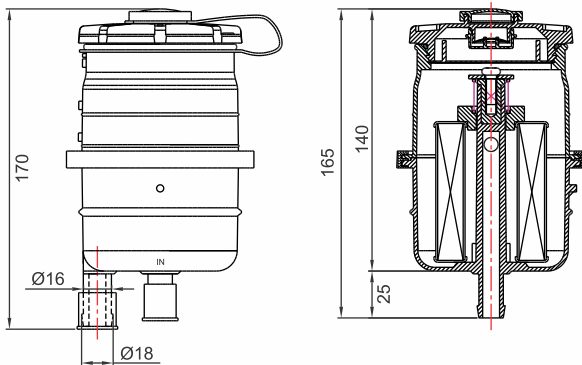

WS-05 RESERVOIR ASSY.

Suitable for
INDICA / RHINO / TAVERA

TRACTOR ACCESSORIES

Tech Details

Housing : Pa6 [Nylon] Natural

Height : 170 mm

Information shown on this drawing may originate from outside the company no manufacture or resourcing should be made without prior consultation with engineering drawing office

These parts are replacement parts not original parts.

Original part numbers are quoted for reference purposes only.