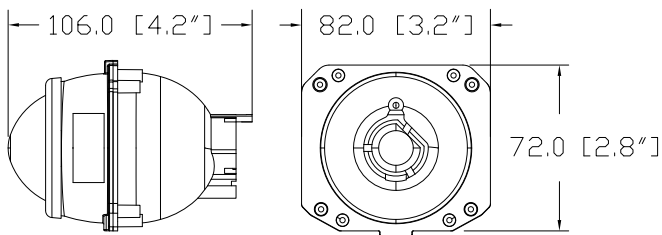

Information shown on this drawing may originate from outside the company no manufacture or resourcing should be made without prior consultation with engineering drawing office

These parts are replacement parts not original parts.

Original part numbers are quoted for reference purposes only.