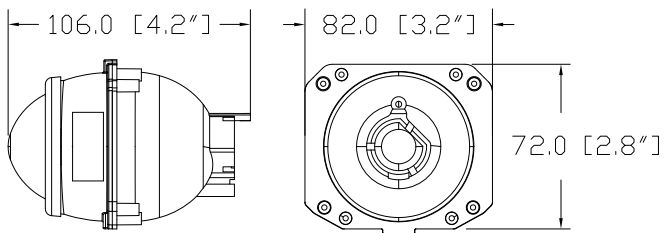

Information shown on this drawing may originate from outside the company no manufacture or resourcing should be made without prior consultation with engineering drawing office

These parts are replacement parts not original parts.

Original part numbers are quoted for reference purposes only.